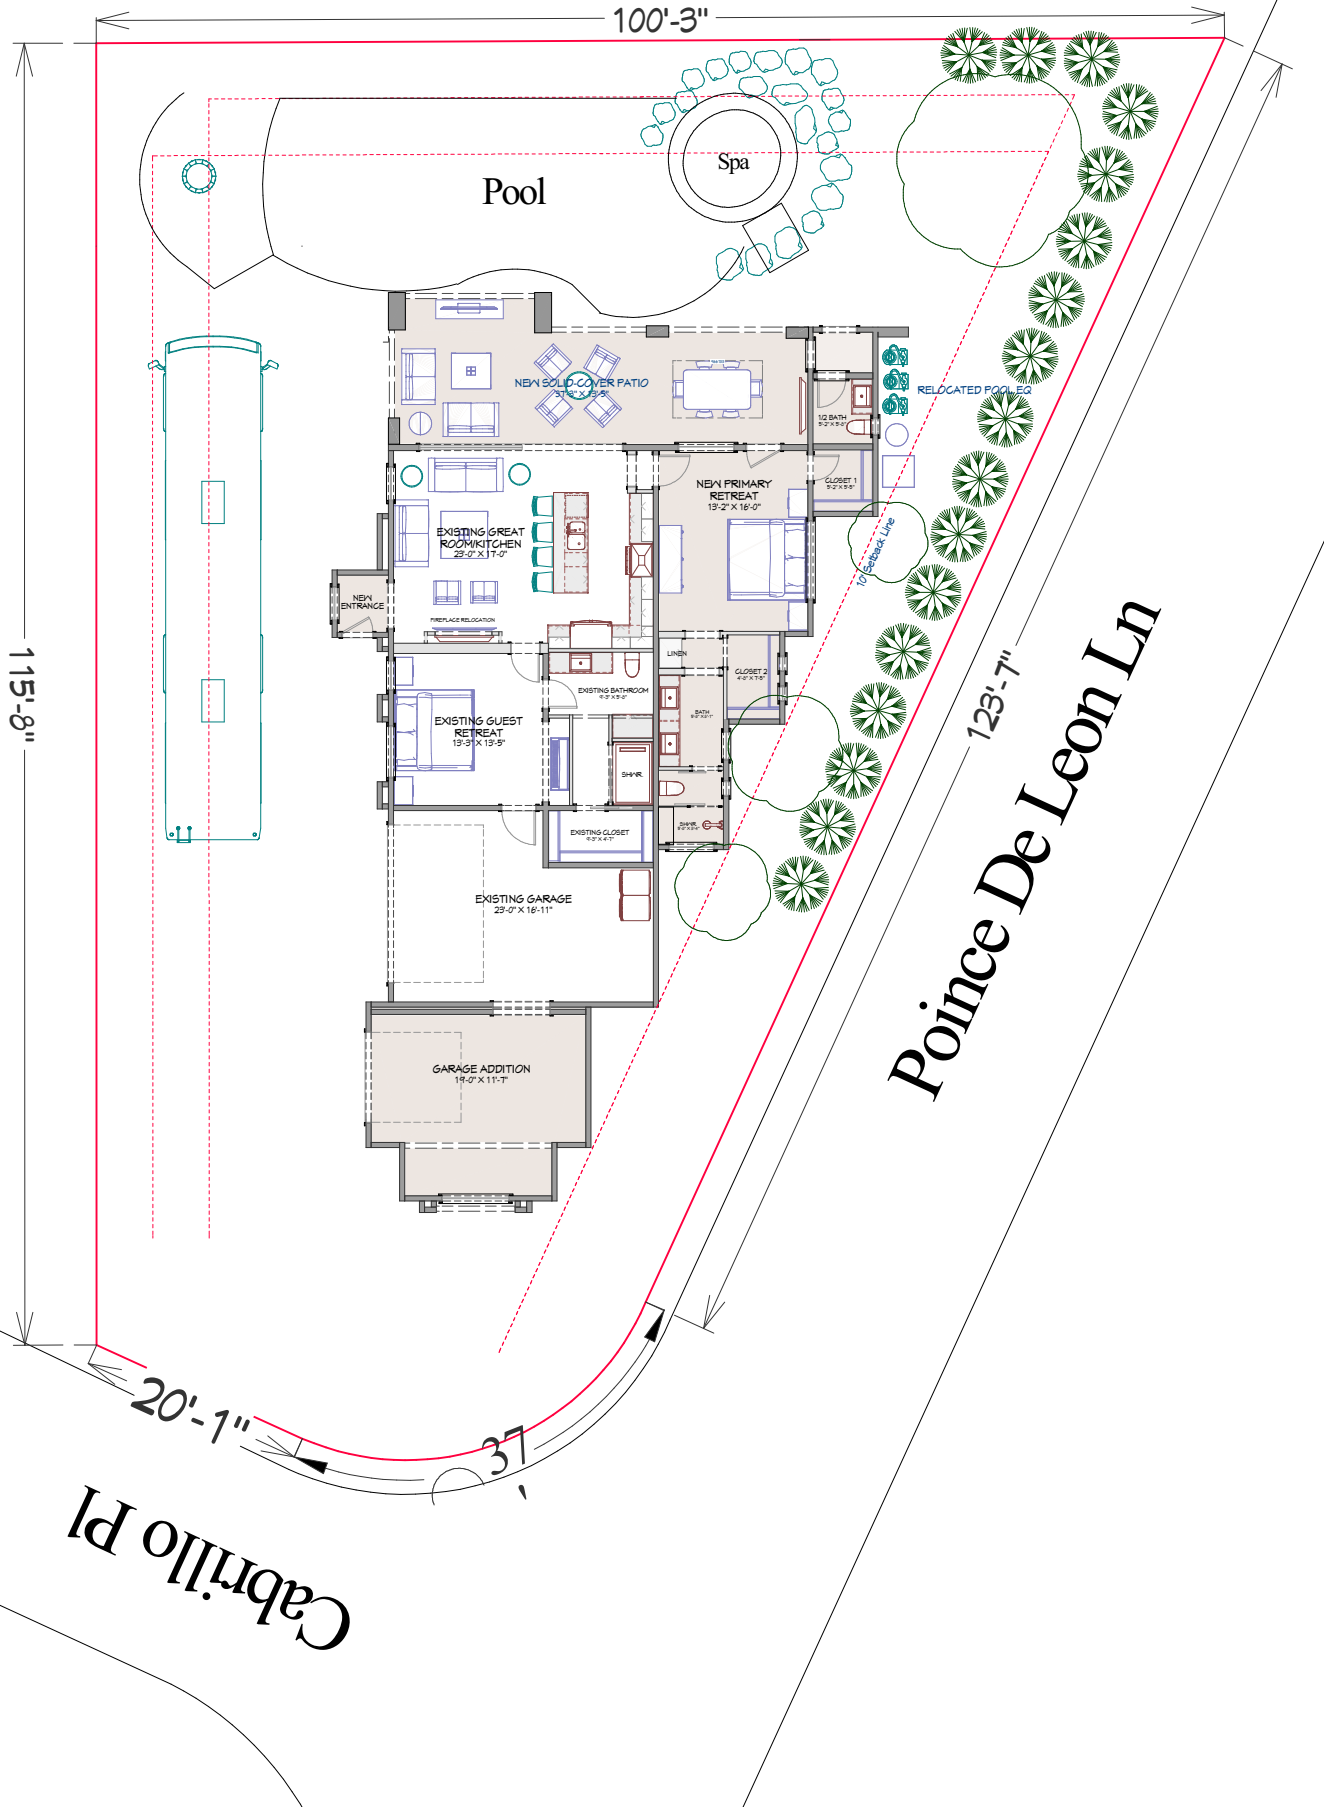

# #118 CABRILLO PLACE

TOTAL FOOTAGE  
(LIVING, GARAGE, COVERED PATIO)  
2497 SQ. FT.

LOT SIZE 8,712 SQ. FT.

# #118 CABRILLO PLACE

TOTAL FOOTAGE  
(LIVING, GARAGE, COVERED PATIO)  
2497 SQ FT